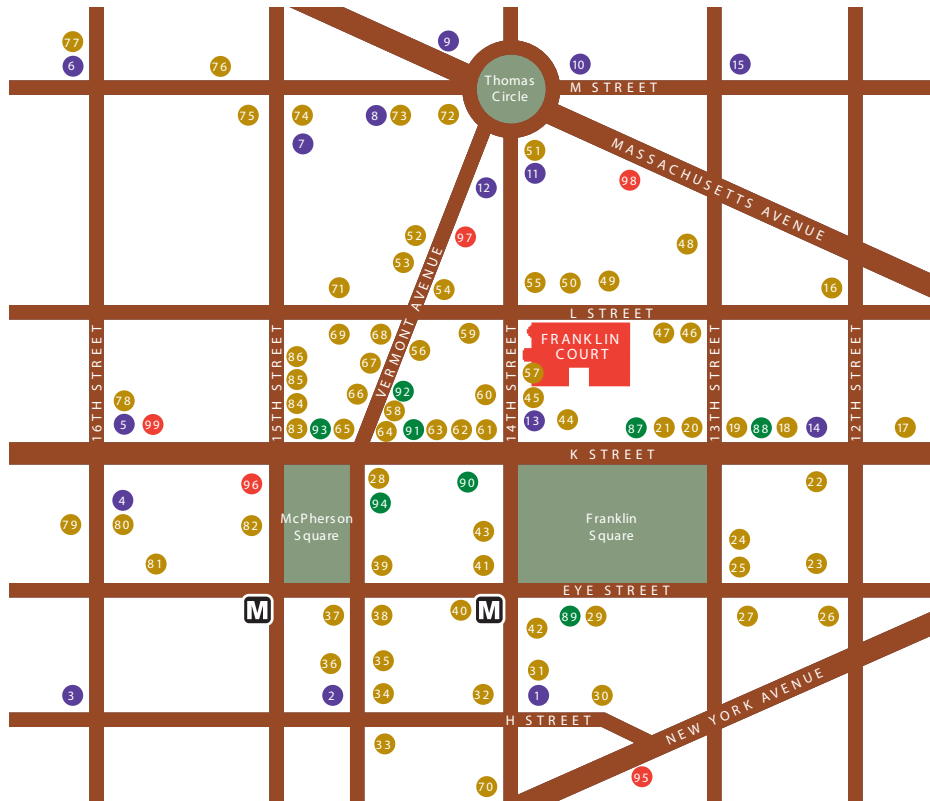

Franklin Court Area Amenities

HOTELS

- 1 Hilton Garden Inn
- 2 Sofitel Hotel
- 3 Hay-Adams Hotel
- 4 St. Regis Hotel
- 5 Capital Hilton
- 6 Jefferson Hotel
- 7 Madison Hotel
- 8 The Westin City Center
- 9 Homewood Suites
- 10 Washington Plaza Hotel
- 11 Donovan House
- 12 Marriott Residence Inn
- 13 Hamilton Crowne Plaza
- 14 Four Points by Sheraton
- 15 Comfort Inn

RESTAURANTS

- 16 Sunrise Deli
- 17 Brasserie Beck
- 18 District Grill
- 19 Cosi
- 20 So Ho Cafe
- 21 K Street Lounge
- 22 Franklin Grill
- 23 Atrium Cafe
- 24 Port of Piraeus
- 25 Wally's Coffee World
- 26 Bobby Van's Grill
- 27 Steven's Sandwich Shop
- 28 Pret A Manger
- 29 Tuscana
- 30 Cafe Mozart
- 31 Great American Grille
- 32 Cafe Phillips
- 33 Woodward Table
- 34 Devon & Blakely
- 35 Bobby Van's Steakhouse
- 36 ICI Urban Bistro
- 37 Loeb's NY Deli
- 38 Subway
- 39 Starbucks
- 40 Five Guys
- 41 Au Bon Pain
- 42 Yogen Fruz
- 43 The Park at Fourteenth
- 44 14K Restaurant and Lounge
- 45 Starbucks
- 46 Quiznos Subs
- 47 Domino's Pizza
- 48 Au Bon Pain
- 49 Pizza Authentica
- 50 Dunkin Donuts
- 51 Zentan

- 52 Starbucks
- 53 Mio
- 54 Au Bon Pain
- 55 Jimmy Johns
- 56 Juice Joint
- 57 Au Bon Pain
- 58 Spice Express Indian Bistro
- 59 TJ's Gourmet Deli
- 60 Subway
- 61 DC Coast
- 62 Lima Restaurant
- 63 Bangkok One
- 64 Corner Bakery
- 65 Saxby's Coffee
- 66 The Roasting House
- 67 Bao Restaurant and Lounge
- 68 California Grill
- 69 Post Pub
- 70 Potbelly Sandwich Shop
- 71 Cafe Phillips
- 72 Circle Deli
- 73 1400 North Restaurant
- 74 Palette
- 75 Caribou Coffee
- 76 Cornerstone Cafe and Market
- 77 Plume

- 78 Twigs
- 79 P.J. Clarke's
- 80 Adour
- 81 Eye Street Grill
- 82 Georgia Brown's
- 83 Sizzling Express
- 84 Starbucks
- 85 Pizza Authentica
- 86 Subway

BANKS

- 87 American Bank
- 88 SunTrust Bank
- 89 Bank of Georgetown
- 90 PNC Bank
- 91 EagleBank
- 92 Wachovia Bank
- 93 Citibank
- 94 Capital One Bank